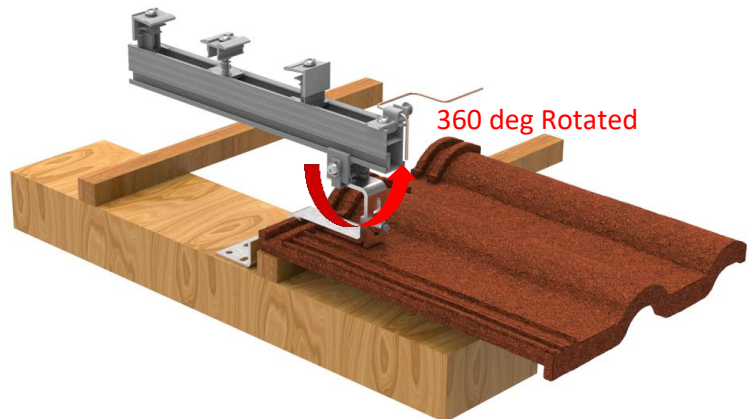

**Code: WQ-SH-18**

Unit: mm

## Tile Roof Hook SH 18#

To suit:

Pantiles roof, Slate roof, Plain tiles roof,  
Flat tile roof, Spanish tile roof.  
Portrait and landscape installation.

## Component list

	Quantity	Specification	Material
SH 18# Hook	1	140*55*115*55 mm	SUS304
Rail Fix Adapter	1	Rotate Rail Fix Adapter	Alu 6005-T5 or SUS 304
Wooden screw	3	M6.3*80	Dacromet SUS401
L Kits with screw	1	60*70	SUS304