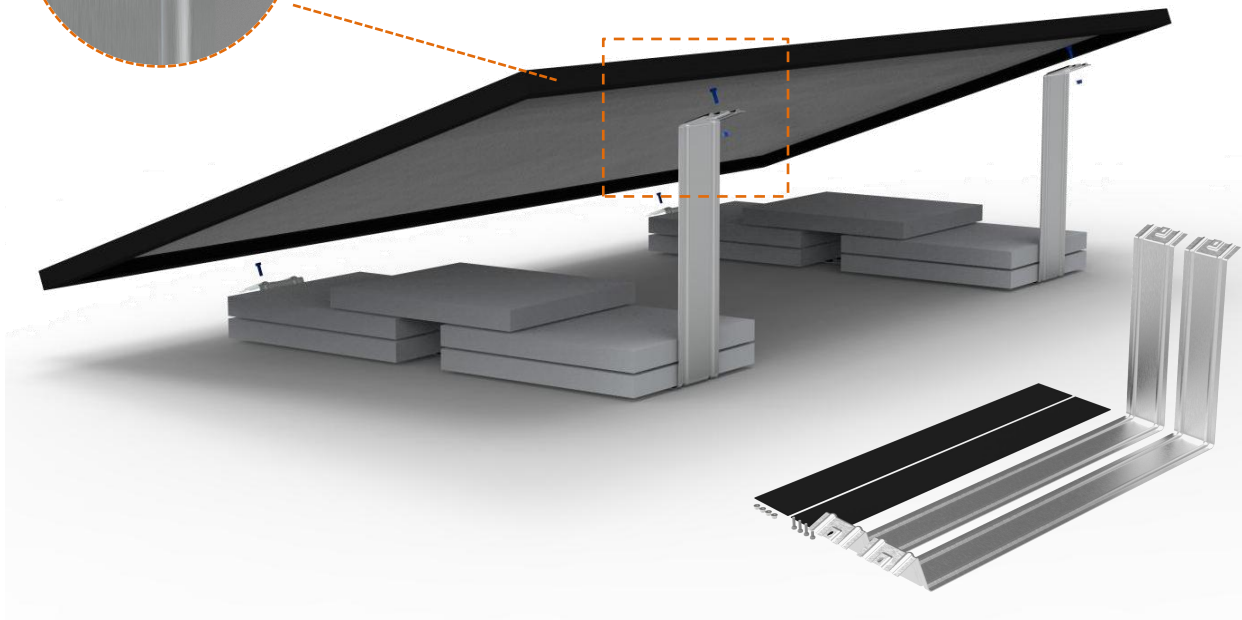

Components

ECO Leg

Bolt

EPDM mat

Advantage

- Only two components
- Easy and quick to install
- Best idea for DIY installation
- Use the modules frame hole to fix modules, perfect to protect the modules

Unique Feature

Easy to fix solar module with frame hole and ECO leg hole, only use one bolt

Item No.	Tilt	Workable Modules
WQ-ECO-995	10° / 20° / 30°	Width: 890-1000 mm
WQ-ECO-1050	10° / 20° / 30°	Width: 1038-1058 mm
WQ-ECO-1109	10° / 20° / 30°	Width: 1086-1106 mm
WQ-ECO-1134	10° / 20°	Width: 1124-1144 mm

Technical Data

Product name	ECO N/S Mount System
Application	Flat EPDM, TPO, PVC, Concrete roofs
Inclination	Standard or customized
Material	Aluminum 1070
Finish	Nature
PV module	Framed
Module size	Small and Big modules
Module orientation	Landscape
Module direction	North to South