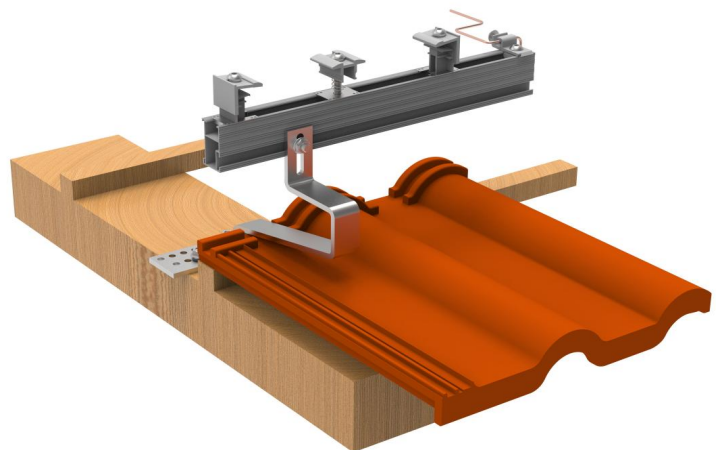

Code: WQ-SH-66

Unit: mm

SS hook 66#

To suit:

Pantiles roof, Slate roof, Plain tiles roof, Flat tile roof, Spanish tile roof
Portrait and landscape installation.

Component list

	Quantity	Specification	Material
SH 66# Hook	1	185*55 mm	SUS304/430
Wooden screw	3	M6.3*80	Stainless steel
Nut kits Or T Bolt	1	J53 nut kits or M8*25 T bolt	Alu 6005-T5 or SUS 304
L Kits with screw	1	60*70	SUS304