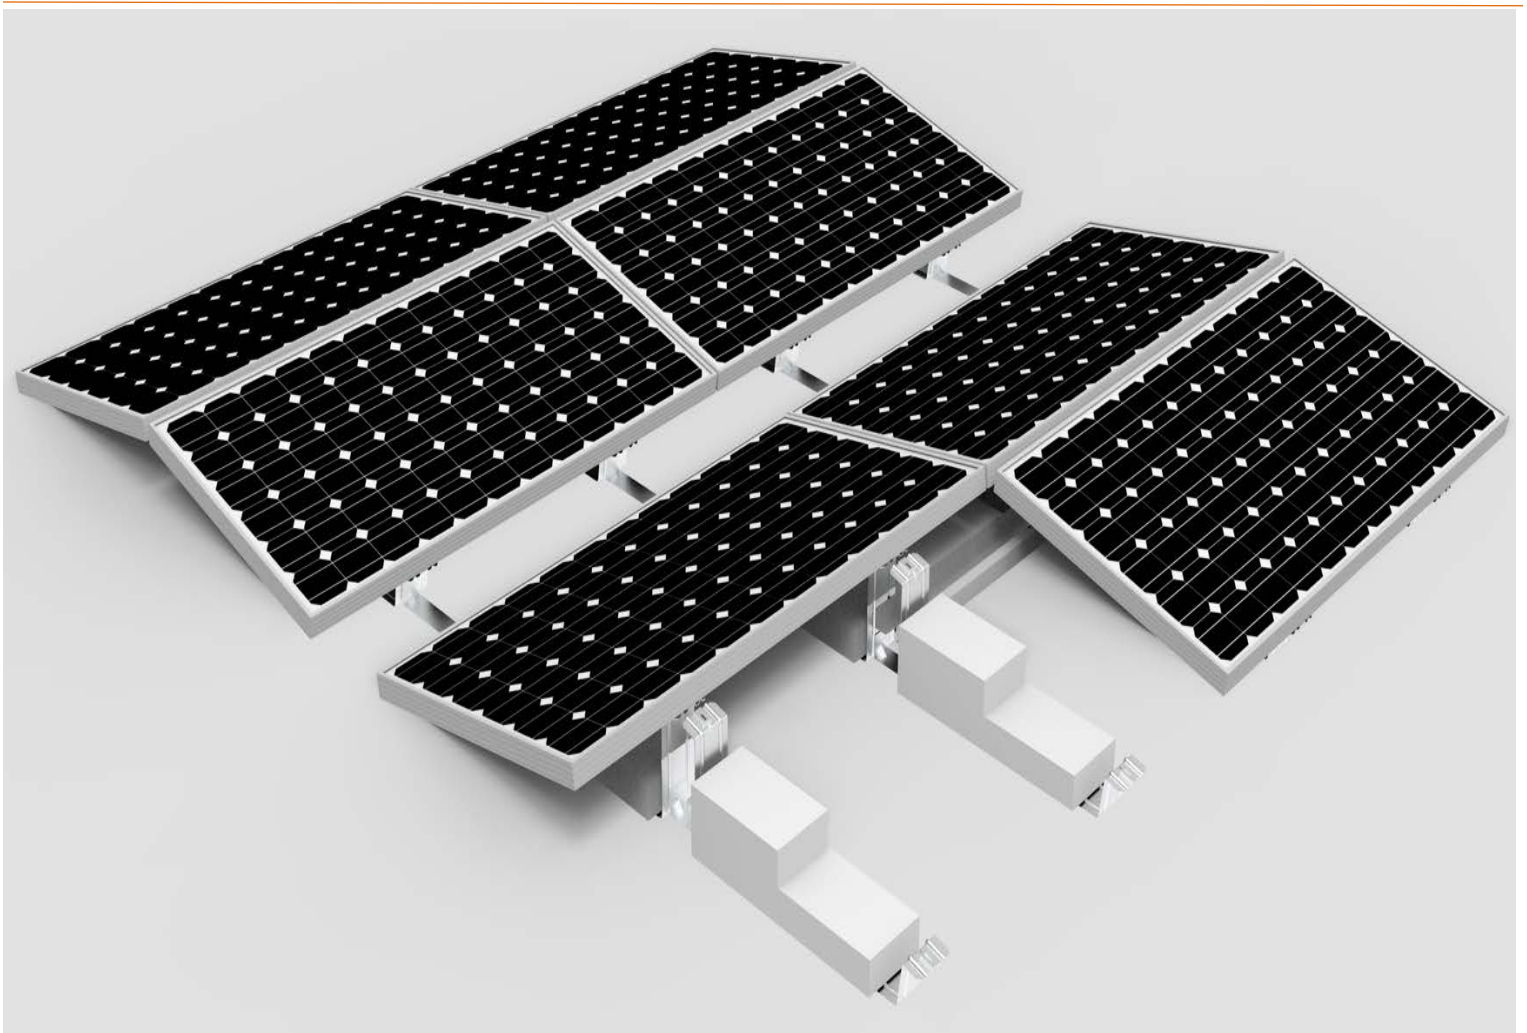

ECO W/E System

Components

ECO Leg

M6 Hex Bolt

Shot connector

Long connector

Advantage

- East to west installation
- Easy and quick to install
- Best idea for DIY installation
- Use the modules frame hole to fix modules, perfect to protect the modules

Unique Feature

Technical Data

Product name	ECO W/E Mount System
Application	Flat concrete roof
Inclination	10 / 20 /30 deg
Material	Aluminum
Finish	Nature
PV module	Framed
Module size	Small and Big modules
Module orientation	landscape
Module direction	West to East