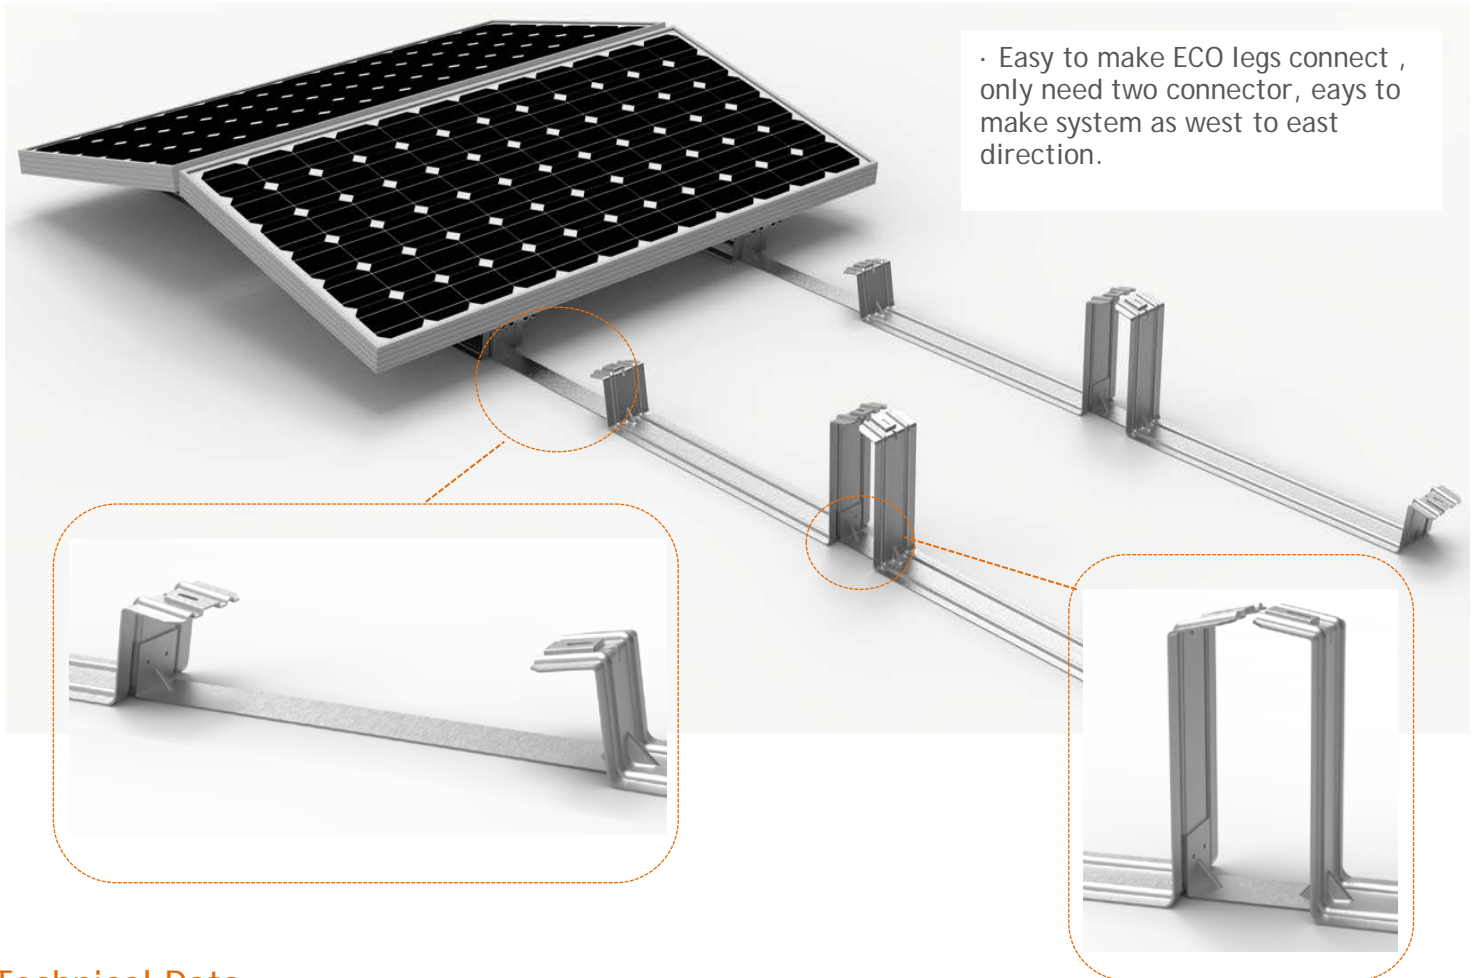

ECO W/E System

Components

ECO Leg

M6 Hex Bolt

Shot connector

Long connector

Advantage

- East to west installation
- Easy and quick to install
- Best idea for DIY installation
- Use the modules frame hole to fix modules, perfect to protect the modules

Unique Feature

Technical Data

Product name	ECO W/E Mount System
Application	Flat concrete roof
Inclination	10 / 20 /30 deg
Material	Aluminum
Finish	Nature
PV module	Framed
Module size	Small and Big modules
Module orientation	landscape
Module direction	West to East